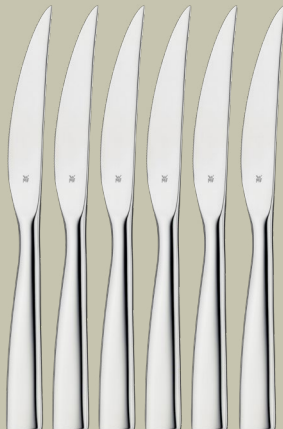

WMF Taverno Salad Bowl Set 3 Piece

Set comprises 1 x Glass Salad Bowl 23.5cm, 1 x Salad Servers 25cm 2pce

Normally \$99.00

\$79.00

Save \$20.00

WMF Palermo 60 Piece Cutlery Set

Set comprises 12 each Table Knife, Table Fork, Table Spoon, Teaspoon and Cake Fork

Normally \$730.00

\$499.00

Save \$231.00

WMF Atic (CP) 60 Piece Cutlery Set

Set comprises 12 each Table Knife, Table Fork, Table Spoon, Teaspoon and Cake Fork

Normally \$1,270.00

\$799.00

Save \$471.00

WMF Salad Servers

30cm Prego Matt

Normally \$59.00

\$39.00

Save \$20.00

WMF Diamondis 6 Piece Steak Knife Set

Normally \$139.00

\$49.95

Save \$89.05

WMF Kids Cutlery Animals

4 Piece

Normally \$69.00

\$59.00

Save \$10.00

Kaiser Ever Green
Springform 26cm

SUPER BUY