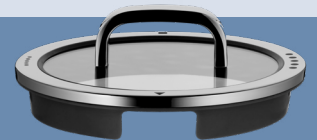

\$599.00
Save \$435.00

Life tastes great.

Your cooking made clever:
One lid. Four possibilities.
WMF Function 4

WMF Function 4 Black
Cookware Set 5 Piece
Set comprises 1 each High Casserole 16,
20, 24cm and Saucepan 16cm - no-lid

Normally
\$1,867.00
\$999.00
Save \$868.00

FUNCTION 1 Tightly sealed

Energy-saving and low-water cooking? It's no problem with the closed lid position!

FUNCTION 2 For rice and other fine foods

The small sieve opening is perfectly suited for straining off rice - not a single grain passes through.

FUNCTION 3 For potatoes and other vegetables

Cooking water can be drained off safely and easily through the large sieve - potatoes or pasta stay in the pot.

FUNCTION 4 Bring on the water!

If liquid needs to be drained off completely, simply twist the lid until it is in the open position.

WMF Diadem Plus 4 Piece Cookware
Set with Frypan

Set comprises 1 each High Casserole 20, 24cm
Saucepan 16cm and Frypan 24cm
Normally \$1,042.00

\$399.00
Save \$643.00

WMF Diamondis Frying

Pan 28cm
Normally \$219.00