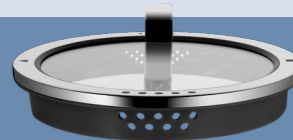

\$599.00
Save \$435.00

Life tastes great.

Your cooking made clever:
One lid. Four possibilities.
WMF Function 4

WMF Function 4 Black
Cookware Set 5 Piece
Set comprises 1 each High Casserole 16,
20, 24cm and Saucepan 16cm - no-lid

Normally
\$1,867.00
\$999.00
Save \$868.00

FUNCTION 1 Tightly sealed

Energy-saving and low-water cooking? It's no problem with the closed lid position!

FUNCTION 2 For rice and other fine foods

The small sieve opening is perfectly suited for straining off rice - not a single grain passes through.

WMF Diadem Plus 4 Piece Cookware
Set with Frypan

Set comprises 1 each High Casserole 20, 24cm
Saucepan 16cm and Frypan 24cm
Normally \$1,042.00

\$399.00
Save \$643.00

WMF Diamondis Frying

Pan 28cm
Normally \$219.00