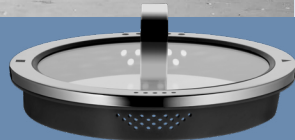

WMF Spitzenklasse Plus
Knife Set 6 Piece Beech

Set comprises 1 each Chefs Knife
20cm, Meat Knife 16cm Bread
Knife 20cm, All Purpose Knife
10cm, Sharpening Steel 23cm,
Beech Knife Block
Normally \$1,034.00

\$599.00
Save \$435.00

Life tastes great.

Your cooking made clever:
One lid. Four possibilities.
WMF Function 4

WMF Function 4 Black
Cookware Set 5 Piece
Set comprises 1 each High Casserole 16,
20, 24cm and Saucepan 16cm - no-lid

Normally
\$1,867.00
\$999.00
Save \$868.00

FUNCTION 1 Tightly sealed

Energy-saving and low-water cooking? It's no problem with the closed lid position!

FUNCTION 2 For rice and other fine foods

The small sieve opening is perfectly suited for straining off rice - not a single grain passes through.