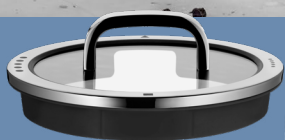

\$599.00
Save \$435.00

Life tastes great.

Your cooking made clever:
One lid. Four possibilities.
WMF Function 4

WMF Function 4 Black
Cookware Set 5 Piece
Set comprises 1 each High Casserole 16,
20, 24cm and Saucepan 16cm - no-lid

Normally
\$1,867.00
\$999.00
Save \$868.00

FUNCTION 1 Tightly sealed

Energy-saving and low-water cooking? It's no problem with the closed lid position!

FUNCTION 2 For rice and other fine foods

The small sieve opening is perfectly suited for straining off rice - not a single grain passes through.